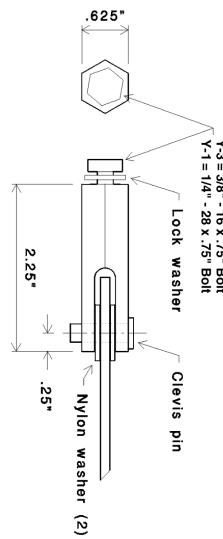

Yoke Assembly