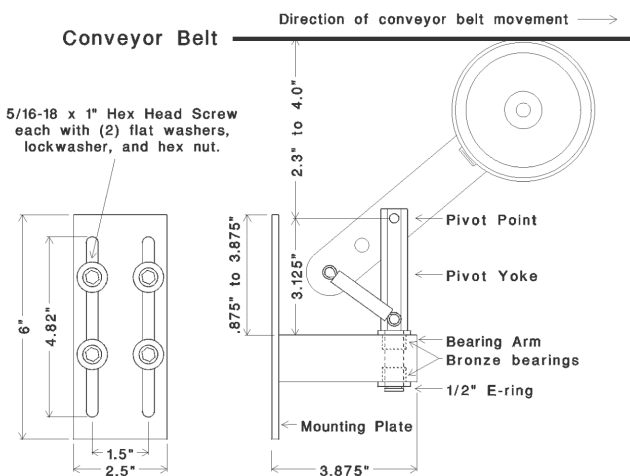

### Offset Foot Bracket

### MB-UB3 / Under-Belt Center Hgt Bracket List Price \$80.00

Figure 1: MB-UB3 Assembly (shown with PPI)

### MB-UB4 / Under-Belt Center Hgt Bracket List Price \$75.00

Figure 1: MB-UB4 Assembly (shown with PPI)