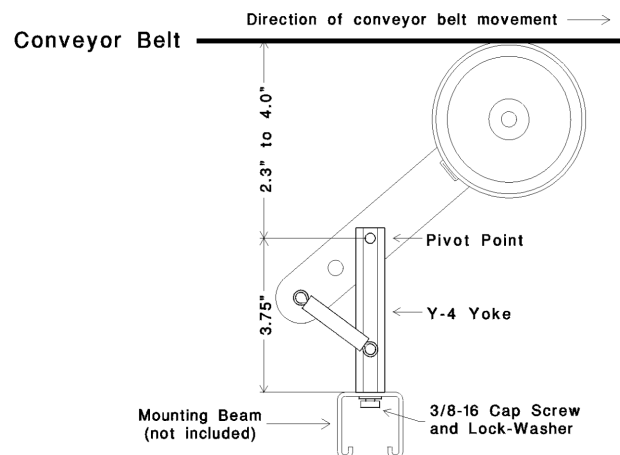

### MB-UB4 / Under-Belt Center Hgt Bracket List Price \$75.00

Figure 1: MB-UB4 Assembly (shown with PPI)