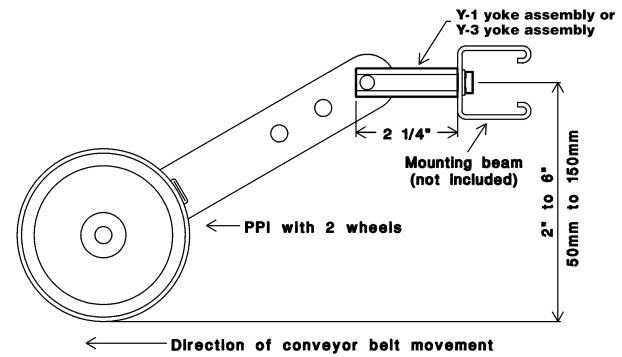

OPTIONAL PARTS: Order Separately

● Yoke Assembly

Size	Mt. Beam Size	Part No.	List Price
2.25"L x 5/8"	1/4" - 28	Y-1	$15.00
2.25"L x 5/8"	3/8" - 16	Y-3	$15.00

● Offset Foot Bracket

Size	Part No.	List Price
3.125"H x 7.00" Arm	MB-UB2	$56.00
3.125"H x 11.25" Arm	MB-UB2A	$60.00

Yoke Assembly