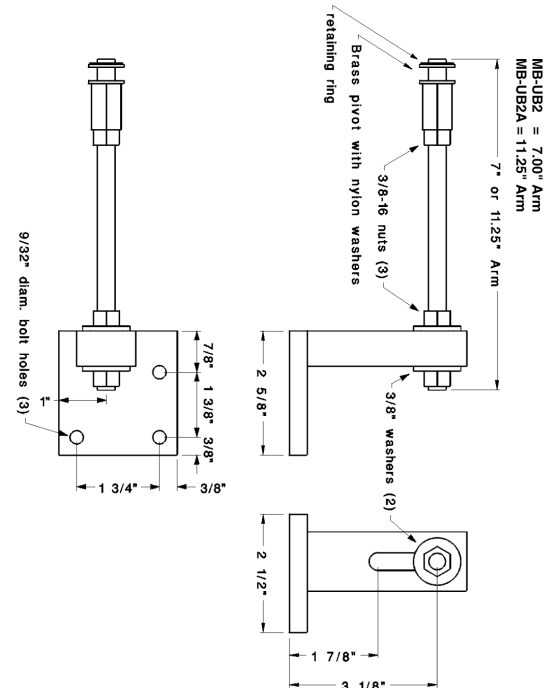

Offset Foot Bracket