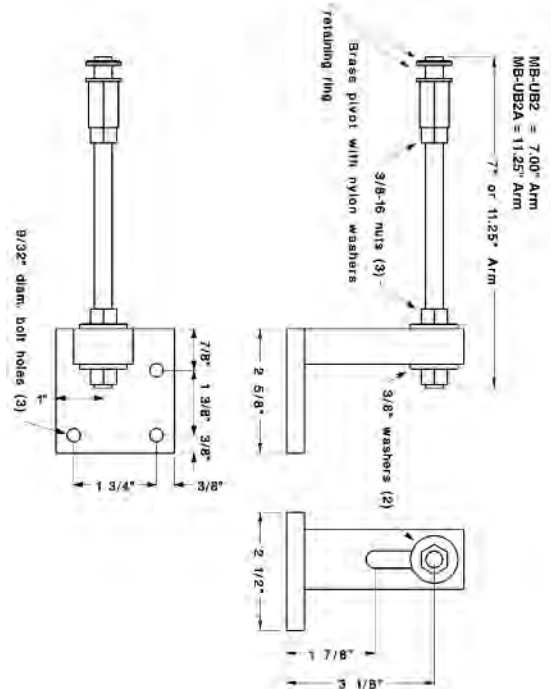

OPTIONAL PARTS:

Order Separately

● Yoke Assembly

Size	Mt. Beam Size	Part No.	List Price
2.25"L x 5/8"	1/4" - 28	Y-1	\$15.00
2.25"L x 5/8"	3/8" - 16	Y-3	\$15.00

● Offset Foot Bracket

Size	Part No.	List Price
3.125"H x 7.00" Arm	MB-UB2	\$56.00
3.125"H x 11.25" Arm	MB-UB2A	\$60.00

Yoke Assembly

w/ Offset Foot Bracket

Yoke Assembly

Offset Foot Bracket

MB-UB3 / Under-Belt Center Hgt Bracket List Price \$80.00

Figure 1: MB-UB3 Assembly (shown with PPI)

MB-UB4 / Under-Belt Center Hgt Bracket List Price \$75.00

Figure 1: MB-UB4 Assembly (shown with PPI)