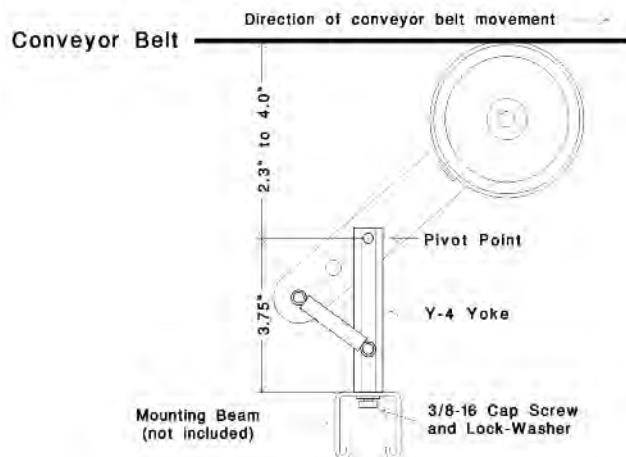

Yoke Assembly

w/ Offset Foot Bracket

Yoke Assembly

Offset Foot Bracket

MB-UB3 / Under-Belt Center Hgt Bracket List Price \$80.00

Figure 1: MB-UB3 Assembly (shown with PPI)

MB-UB4 / Under-Belt Center Hgt Bracket List Price \$75.00

Figure 1: MB-UB4 Assembly (shown with PPI)