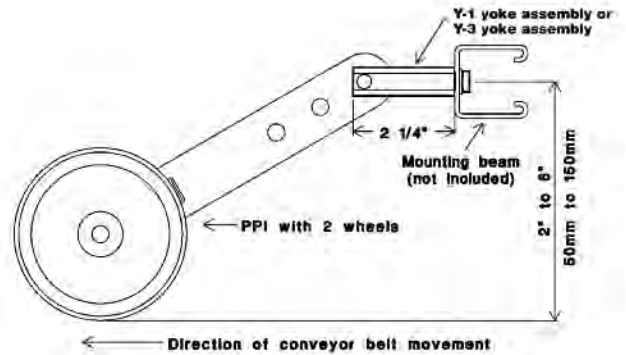

OPTIONAL PARTS:

Order Separately

● Yoke Assembly

Size	Mt. Beam Size	Part No.	List Price
2.25"L x 5/8"	1/4" - 28	Y-1	\$15.00
2.25"L x 5/8"	3/8" - 16	Y-3	\$15.00

● Offset Foot Bracket

Size	Part No.	List Price
3.125"H x 7.00" Arm	MB-UB2	\$56.00
3.125"H x 11.25" Arm	MB-UB2A	\$60.00

Yoke Assembly

w/ Offset Foot Bracket

Yoke Assembly

Offset Foot Bracket

MB-UB3 / Under-Belt Center Hgt Bracket List Price \$80.00

Figure 1: MB-UB3 Assembly (shown with PPI)

MB-UB4 / Under-Belt Center Hgt Bracket List Price \$75.00

Figure 1: MB-UB4 Assembly (shown with PPI)