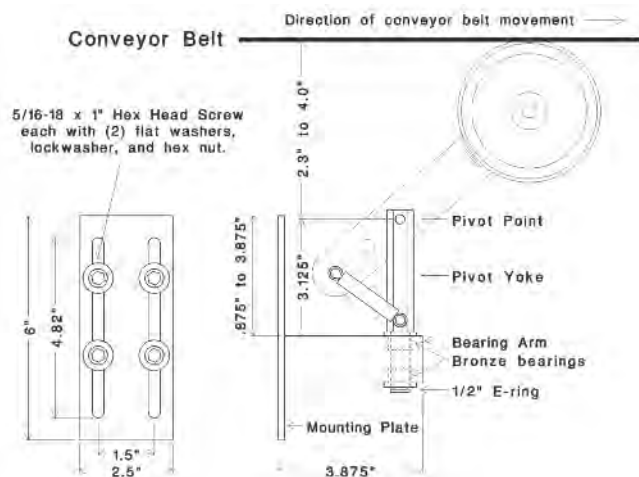

OPTIONAL PARTS:

Order Separately

● Yoke Assembly

Size	Mt. Beam Size	Part No.	List Price
2.25"L x 5/8"	1/4" - 28	Y-1	\$15.00
2.25"L x 5/8"	3/8" - 16	Y-3	\$15.00

● Offset Foot Bracket

Size	Part No.	List Price
3.125"H x 7.00" Arm	MB-UB2	\$56.00
3.125"H x 11.25" Arm	MB-UB2A	\$60.00

Yoke Assembly

w/ Offset Foot Bracket

Yoke Assembly

Offset Foot Bracket

MB-UB3 / Under-Belt Center Hgt Bracket List Price \$80.00

Figure 1: MB-UB3 Assembly (shown with PPI)

MB-UB4 / Under-Belt Center Hgt Bracket List Price \$75.00

Figure 1: MB-UB4 Assembly (shown with PPI)