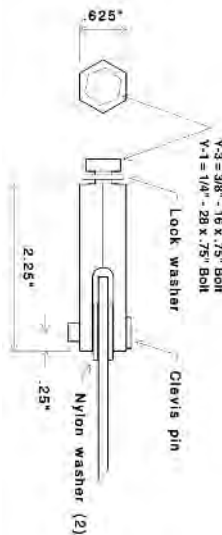

OPTIONAL PARTS:

Order Separately

● Yoke Assembly

Size	Mt. Beam Size	Part No.	List Price
2.25"L x 5/8"	1/4" - 28	Y-1	\$15.00
2.25"L x 5/8"	3/8" - 16	Y-3	\$15.00

● Offset Foot Bracket

Size	Part No.	List Price
3.125"H x 7.00" Arm	MB-UB2	\$56.00
3.125"H x 11.25" Arm	MB-UB2A	\$60.00

Yoke Assembly

w/ Offset Foot Bracket

Yoke Assembly

Offset Foot Bracket

MB-UB3 / Under-Belt Center Hgt Bracket List Price \$80.00

Figure 1: MB-UB3 Assembly (shown with PPI)

MB-UB4 / Under-Belt Center Hgt Bracket List Price \$75.00

Figure 1: MB-UB4 Assembly (shown with PPI)