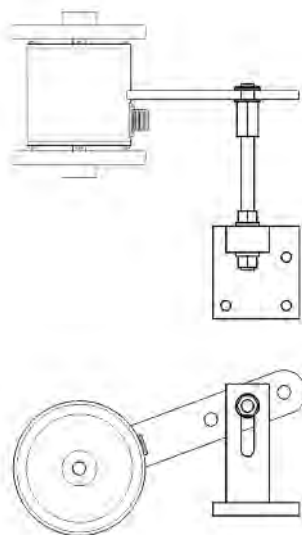

OPTIONAL PARTS:

Order Separately

● Yoke Assembly

Size	Mt. Beam Size	Part No.	List Price
2.25"L x 5/8"	1/4" - 28	Y-1	\$15.00
2.25"L x 5/8"	3/8" - 16	Y-3	\$15.00

● Offset Foot Bracket

Size	Part No.	List Price
3.125"H x 7.00" Arm	MB-UB2	\$56.00
3.125"H x 11.25" Arm	MB-UB2A	\$60.00

Yoke Assembly

w/ Offset Foot Bracket

Yoke Assembly

Offset Foot Bracket

MB-UB3 / Under-Belt Center Hgt Bracket List Price \$80.00

Figure 1: MB-UB3 Assembly (shown with PPI)

MB-UB4 / Under-Belt Center Hgt Bracket List Price \$75.00

Figure 1: MB-UB4 Assembly (shown with PPI)